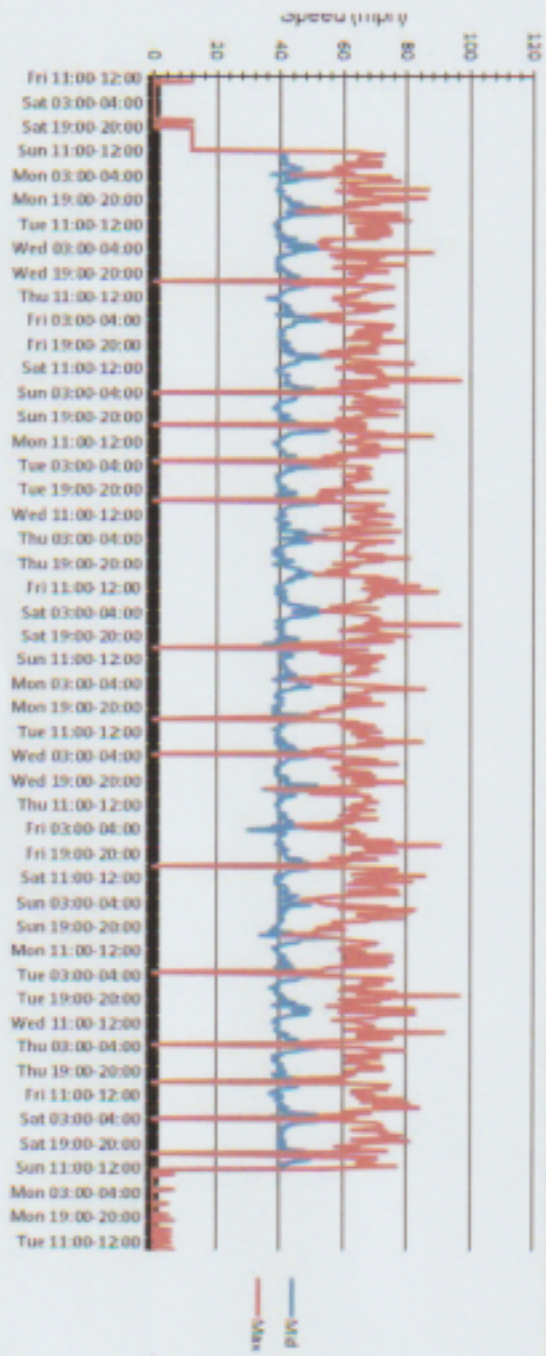

Sequence Average and Maximum speed

Evaluation time		06 September 2024 11:00 - 08 October 2024 13:00				
Speed limit	40 mph	Values	Vehicles	Vd[mph]	Vmax[mph]	V85 [mph]
Speed violations	38.99 %	136678	48725	37	97	48
AOT	1510					
AVT	551150					
Evaluation direction	Arriving					
Author:	Paul Spaul					
Comment:	Vehicles can see the SID					
Location:	Holnest end of Middlemarsh					
Arriving vehicles from:	Holnest					
Departing vehicles to:	Cosmore					