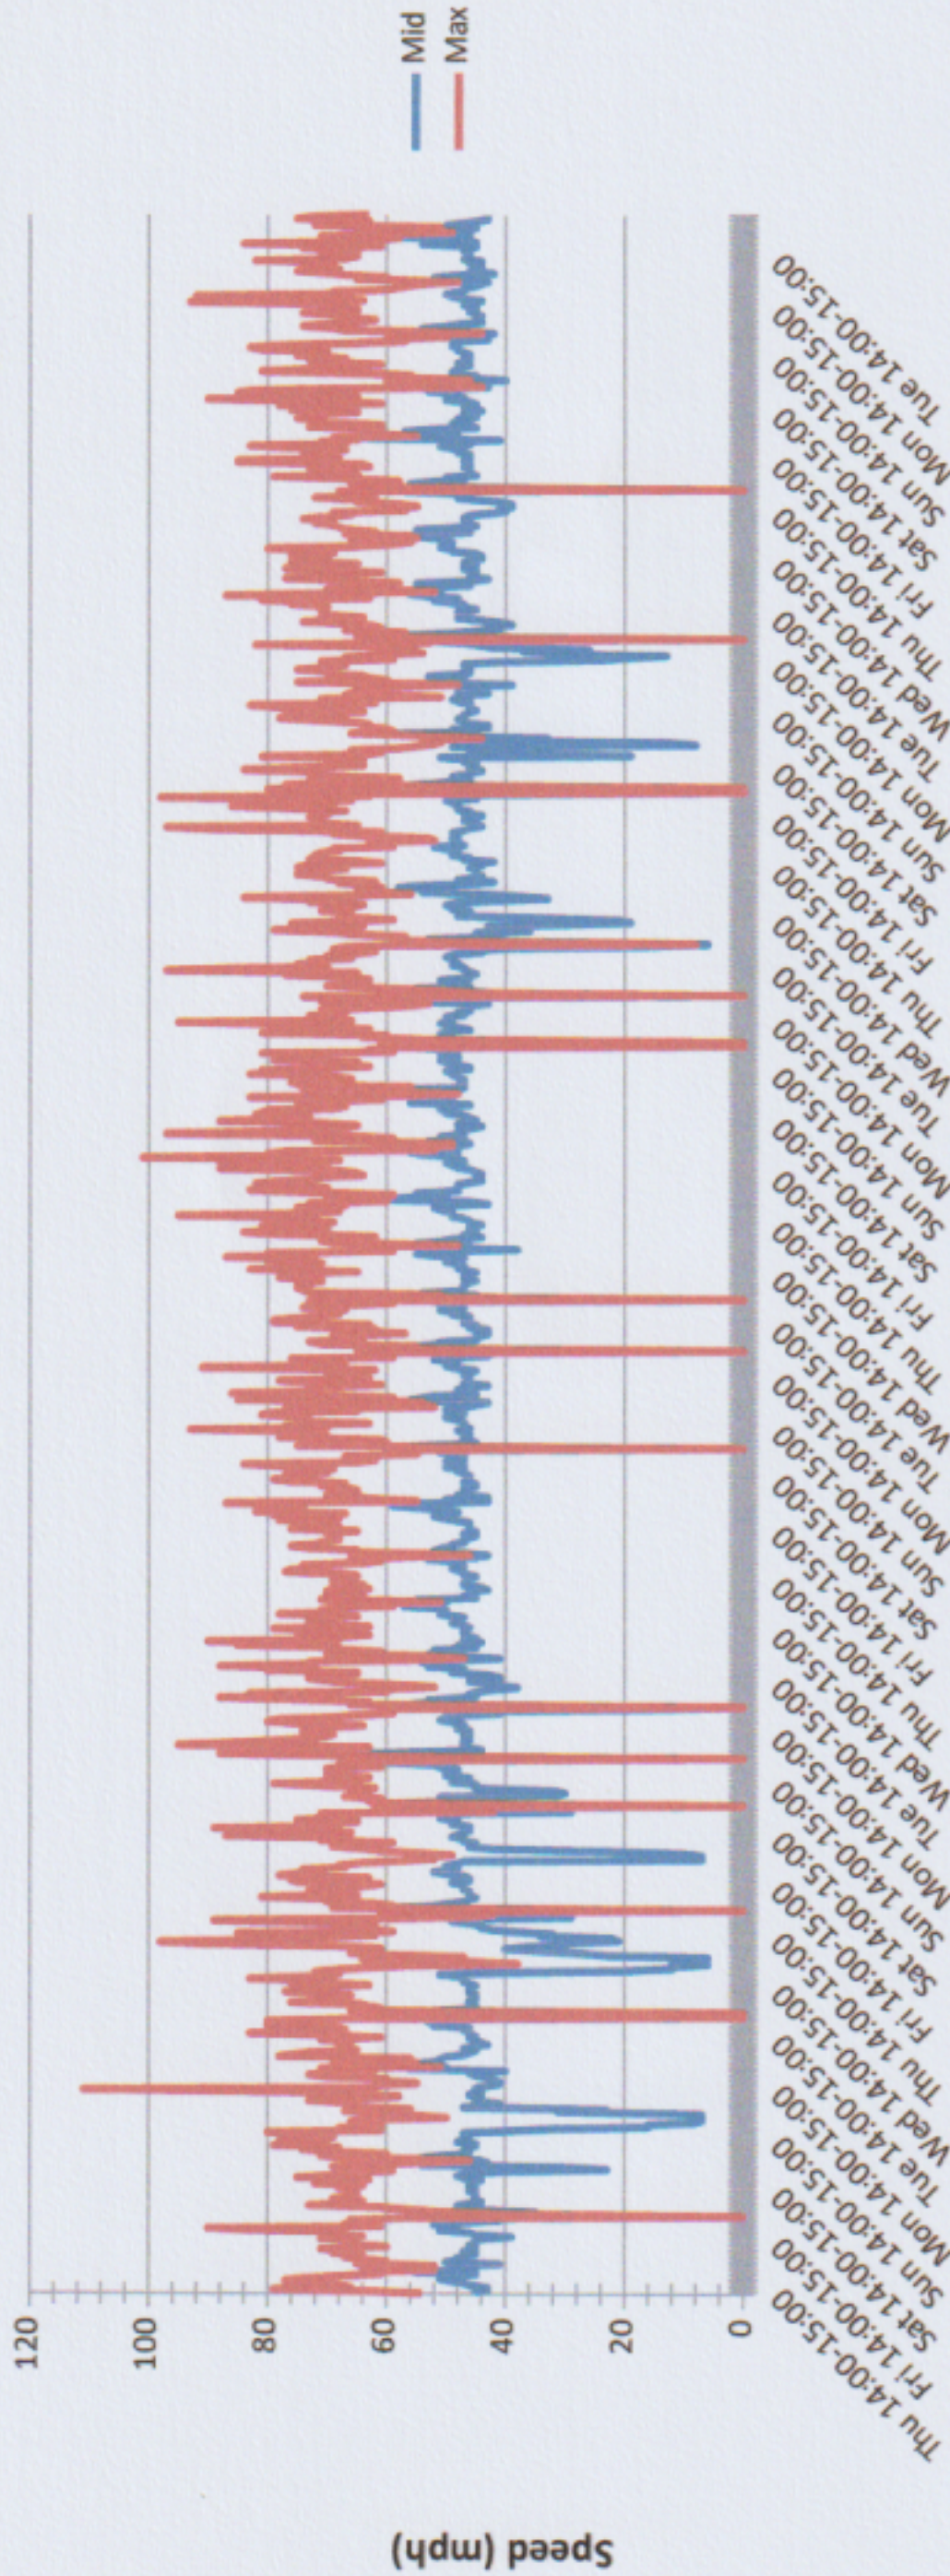

# Sequence Average and Maximum speed

Speed (mph)

Evaluation time		30 November 2023,13:00 - 10 January 2024,11:00				
Speed limit	40 mph	Values	Vehicles	Vd[mph]	Vmax[mph]	V85 [mph]
Speed violations	76.54 %	209122	62341	44	111	53
ADT	1524					
AYT	556260					
Evaluation direction	Departing					
Author:	Paul Stanzl					
Comment:	Departing only no view of SID					
Location:	Holnest end of Middlemarsh					
Arriving vehicles from:						
Departing vehicles to:	Middlemarsh to Holnest					