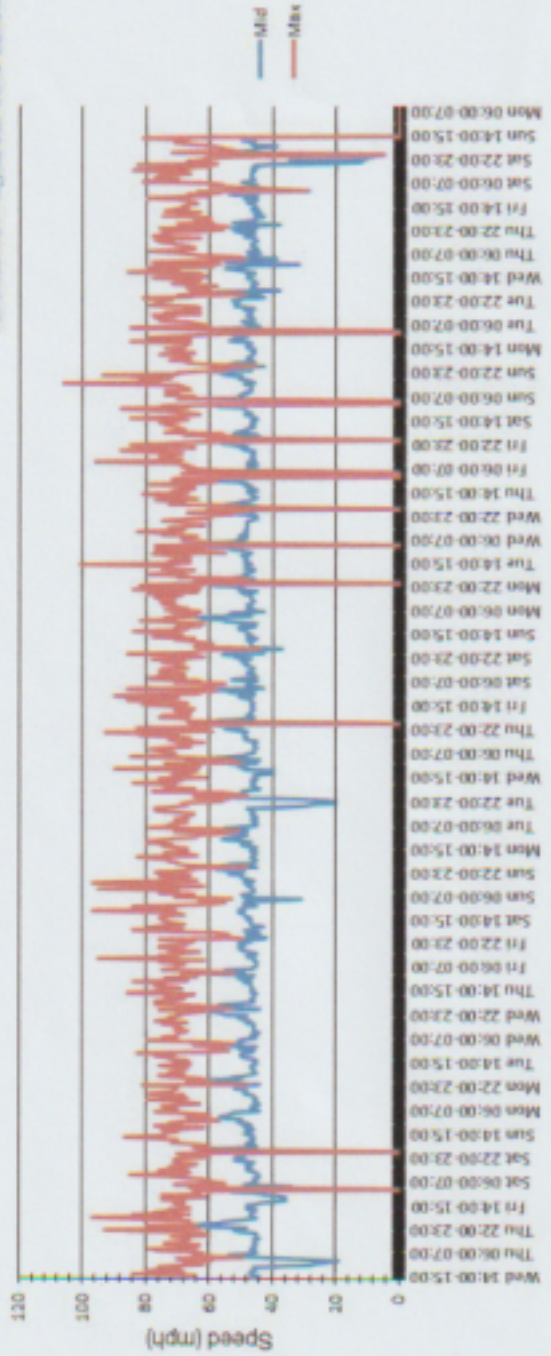

### Sequence Average and Maximum speed

Evaluation time		04 December 2024, 14:00 - 06 January 2025, 11:00			
Speed limit	40 mph	Values	158006	Vmax[mph]	106
Speed violations	82.56 %	Vehicles	49325	V85 [mph]	54
ADT	1500				
AVT	547500				
Evaluation direction	Departing				
Author:	Paul Stanzl				
Comment:	Middlemarsh				
Location:	Holnest end of Middlemarsh				
Arriving vehicles from:	Middlemarsh				
Departing vehicles to:	Holnest				