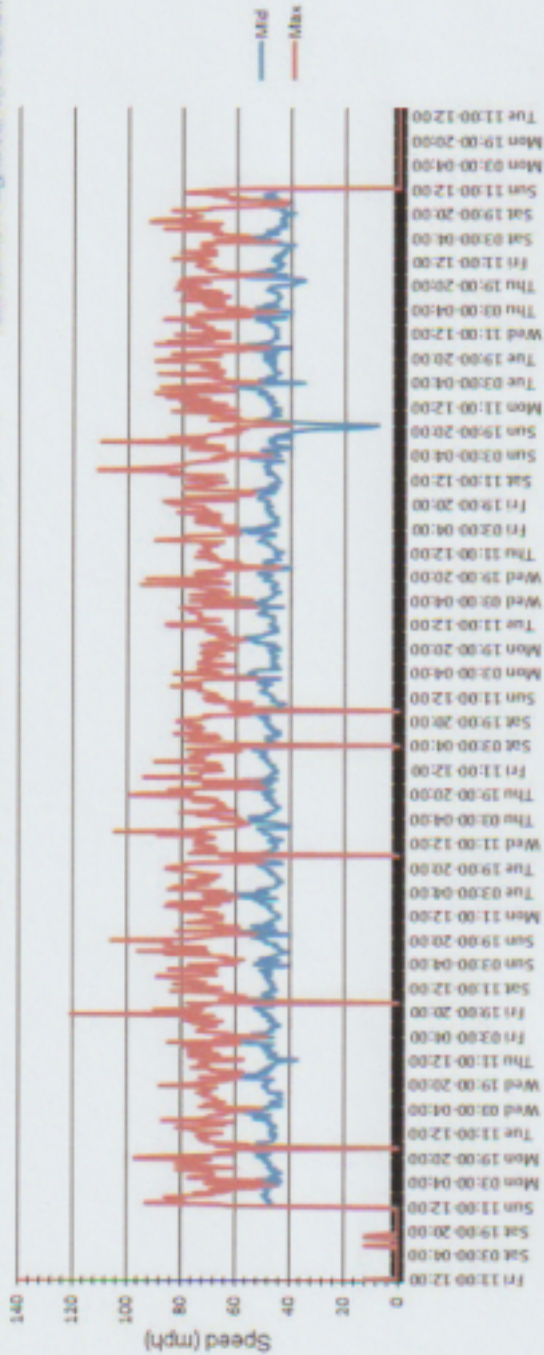

Sequence Average and Maximum speed

Evaluation time		06 September 2024,11:00 - 08 October 2024,18:00			
Speed limit	40 mph	Values	Vehicles	Vmax[mph]	V85 [mph]
Speed violations	80.02 %	168552	52289	46	54
ADT	1619				
AVT	590935				
Evaluation direction	Departing				
Author:	Paul Stanzi				
Comment:	Vehicles can't see the SID				
Location:	Holnest end of Middlmarsh				
Arriving vehicles from:	Cosmore				
Departing vehicles to:	Holnest				