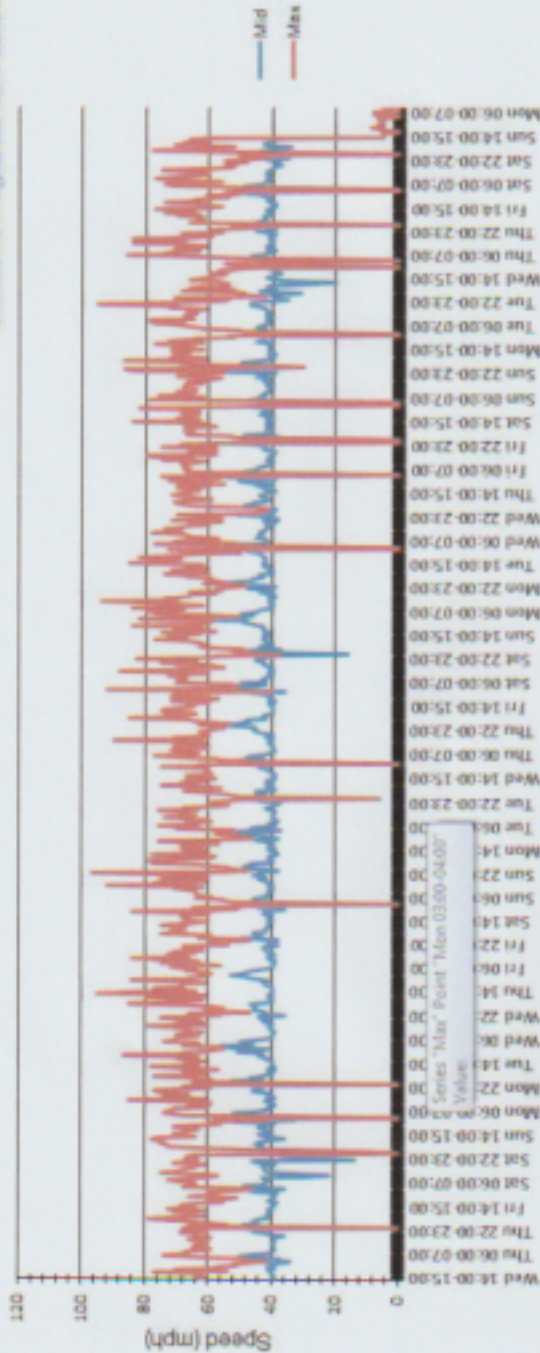

Sequence Average and Maximum speed

Evaluation time		04 December 2024,14:00 - 06 January 2025,11:00	
Speed limit	40 mph	Values	161155
Speed violations	45.40 %	Vehicles	44068
ADT	1341	Vdf(mph)	41
AYT	489465	Vmax(mph)	97
AYT	489465	V85 (mph)	48
Evaluation direction	Arriving		
Author:	Paul Stanzl		
Comment:	Middlemarsh		
Location:	Holnest end of Middlemarsh		
Arriving vehicles from:	Holnest		
Departing vehicles to:	Middlemarsh		