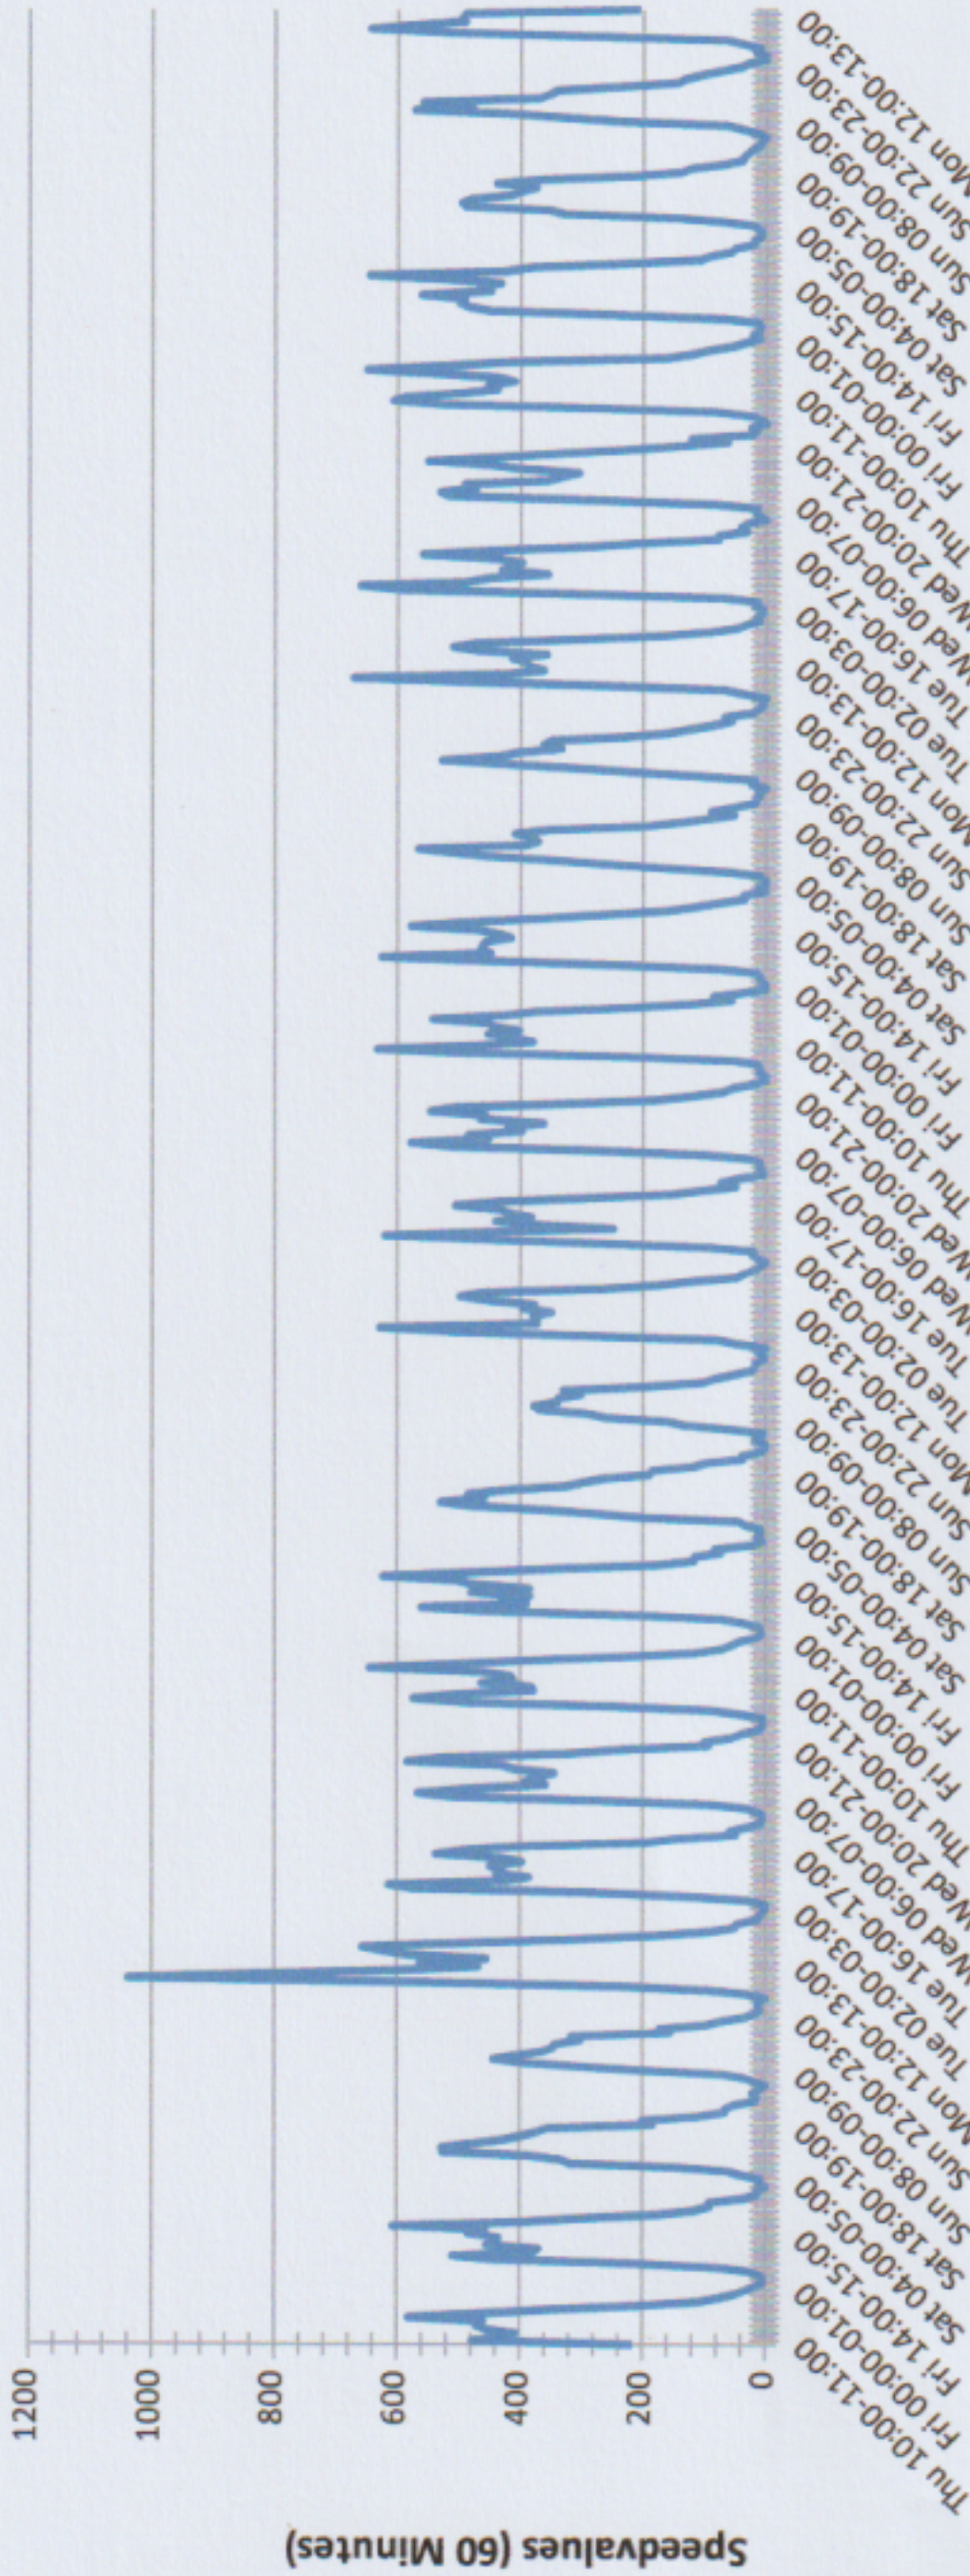

Sequence Number of speedvalues

Evaluation time		11 January 2024,09:00 - 05 February 2024,14:00									
Speed limit	40 mph	Values	148076	Vehicles	41916	Vd[mph]	42	Vmax[mph]	99	V85 [mph]	48
Speed violations	62.58 %										
ADT	1663										
AYT	606995										
Evaluation direction	Departing										
Author:	Paul Stanzl										
Comment:	January 2024										
Location:	Cosmore departing										
Arriving vehicles from:	Middlmarsh										
Departing vehicles to:											