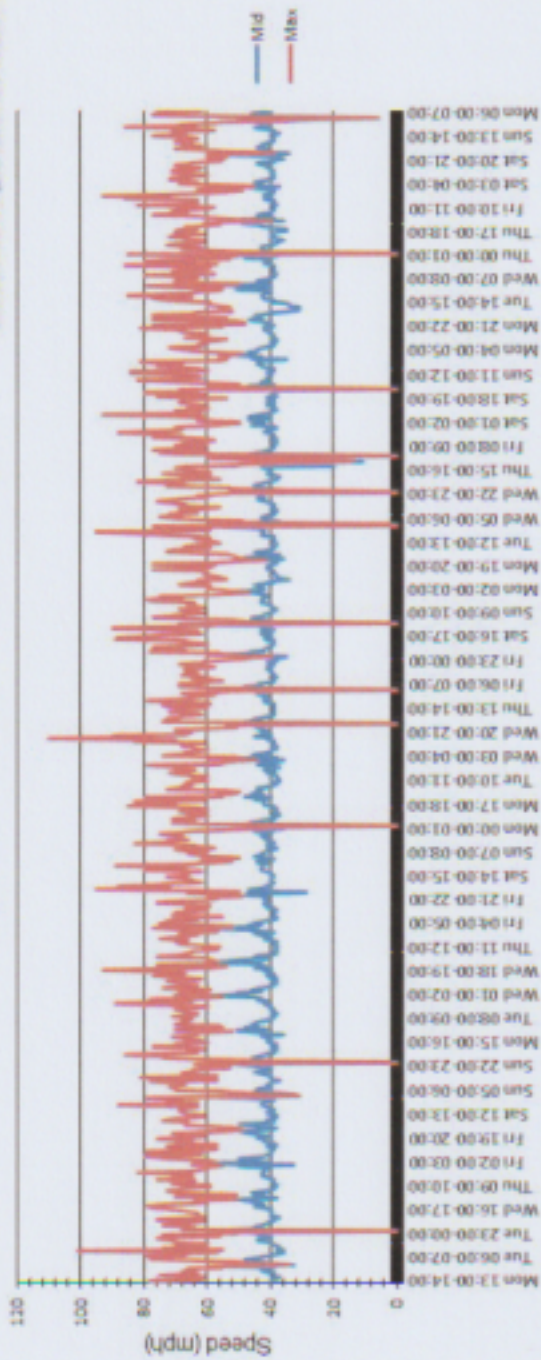

## Sequence Average and Maximum speed

Evaluation time		17 June 2024, 13:00 - 22 July 2024, 05:00			
Speed limit	40 mph	Values	Vehicles	Vmax[mph]	V85 [mph]
Speed violations	40.49 %	213687	57733	40	110
AOT	1657				48
AYT	604805				
Evaluation direction	Arriving				
Author:	Paul Stenzl				
Comment:	Including supercar event 20/21				
Location:	Middlemarsh Holnest end				
Arriving vehicles from:	Holnest				
Departing vehicles to:	Holnest				