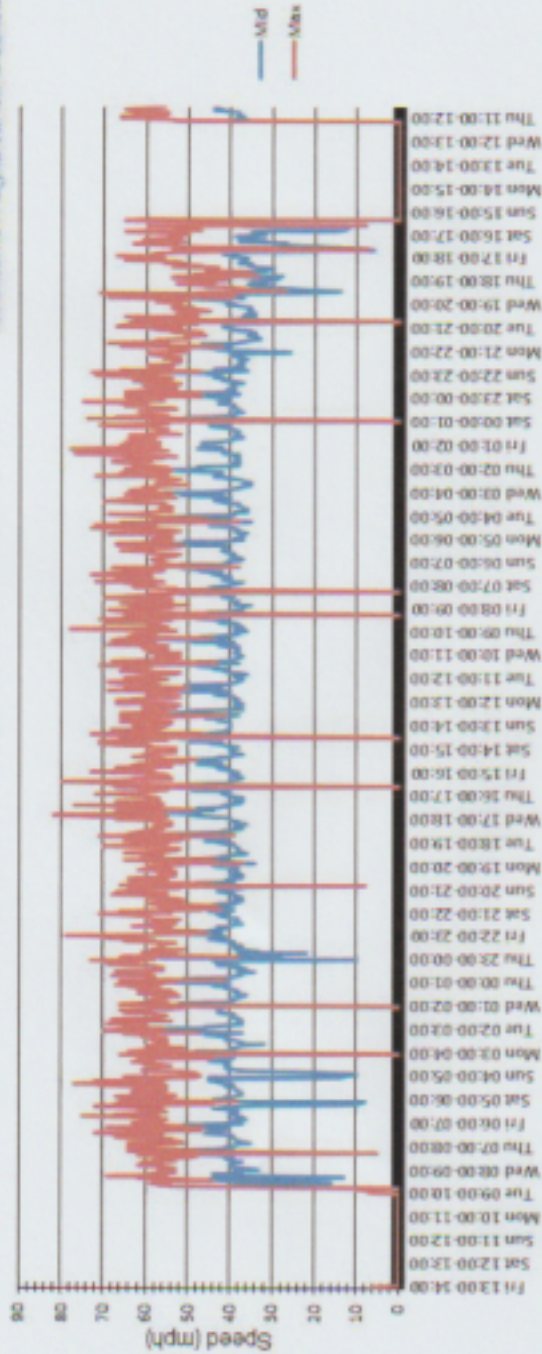

## Sequence Average and Maximum speed

Evaluation time		11 October 2024,13:00 - 29 November 2024,00:00				
Speed limit	40 mph	Values	Vehicles	Vd[mph]	Vmax[mph]	V85 [mph]
Speed violations	33.52 %	157259	40046	38	82	45
ADT	826					
AYT	301450					
Evaluation direction	Arriving					
Author:	Paul Stanzl					
Comment:	Arriving Cosmore					
Location:	Sawmillis Cosmore					
Arriving vehicles from:	Revelis					
Departing vehicles to:	Middlemarsh					