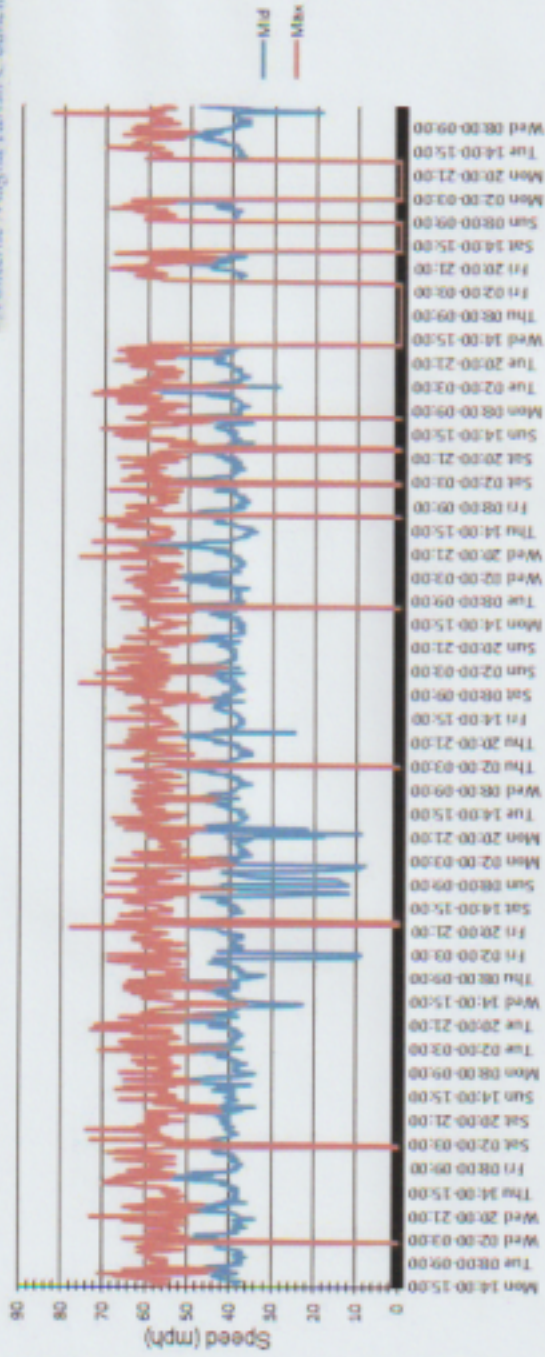

## Sequence Average and Maximum speed

Evaluation time	13 January 2025, 14:00 - 20 February 2025, 01:00				
Speed limit	40 mph	Vehicles	34923	Vias[mph]	37
Speed violations	32.64 %	Values	340665	Vias[mph]	83
ADT	932			Vias [mph]	45
AYT	340180				
Evaluation direction	Arriving				
Author:	Paul Stanzi				
Comment:	From Revels can see SIO				
Location:	Cosmore Sawmills				
Arriving vehicles from:	Cosmore, from Revels				
Departing vehicles to:					