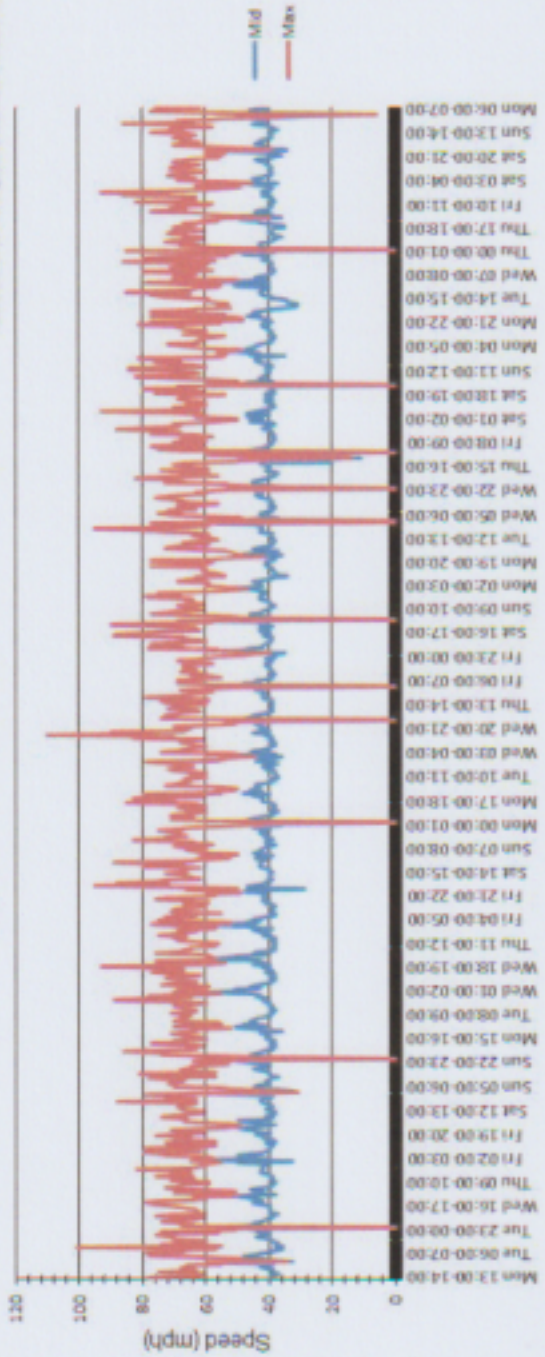

# Sequence Average and Maximum speed

Evaluation time		17 June 2024, 13:00 - 22 July 2024, 09:00			
Speed limit	40 mph	Values	Vehicles	Vmax(mph)	V85 (mph)
Speed violations	40.49 %	2156/87	57733	110	48
ADT	1657				
AYT	604/805				
Evaluation direction	Arriving				
Author:	Paul Stanzl				
Comment:	Including supercar event 20/21				
Location:	Middlemarsh Holnest end				
Arriving vehicles from:	Holnest				
Departing vehicles to:	Holnest				